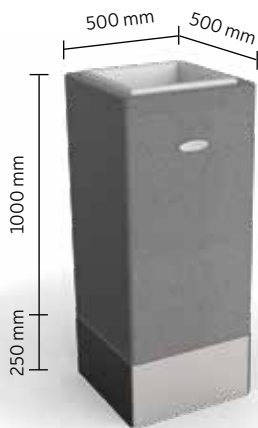

Terrasoft®

Vase Linea VA | 1000.750.500

Simple and elegant in design, sophisticated and functional in the material - these attributes characterise the plant pot Linea Edelstahl and make it a vase with high design standards. The stainless steel base raises the vases by 20 cm, so that plants and arrangements are more the focus of attention. Moreover, the stainless steel foot protects the vase of rubber granulate against splashing water and is very easy to keep clean. Air can circulate under the vase, which provides extra insulation against the cold, especially during the winter months. The insulating effect of the rubber granulate allow plants to survive the winter.

APPLICATION

The Terrasoft vases made of pure rubber granules are set on the stainless steel base. The Design Vase embellishes entrances, paths and gardens alike.

Colours

-13x anthracite
-17x silvergrey

Specifications

Terrasoft® Vase linea 1000 (L x W x H) 500x500x1000 mm | SBR rubber granulate | Item no.: 353500xx1+353100401
Terrasoft® Vase linea 750 (L x W x H) 500x500x750 mm | SBR rubber granulate | Item no.: 353500xx3+353100401
Terrasoft® Vase linea 500 (L x W x H) 500x500x500 mm | SBR rubber granulate | Item no.: 353500xx4+353100401