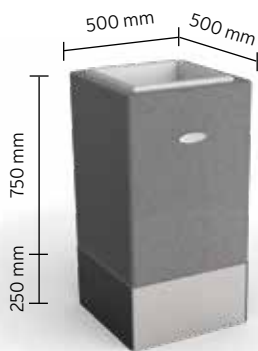

Terrasoft®

Vase Linea VA | 1000.750.500

Simple and elegant in design, sophisticated and functional in the material - these attributes characterise the plant pot Linea Edelstahl and make it a vase with high design standards. The stainless steel base raises the vases by 20 cm, so that plants and arrangements are more the focus of attention. Moreover, the stainless steel foot protects the vase of rubber granulate against splashing water and is very easy to keep clean. Air can circulate under the vase, which provides extra insulation against the cold, especially during the winter months. The insulating effect of the rubber granulate allow plants to survive the winter.

Terrasoft® Vase linea 1000 (L x W x H) 500x500x1000 mm | SBR rubber granulate | Item no.: 353500xx1+353100401
Terrasoft® Vase linea 750 (L x W x H) 500x500x750 mm | SBR rubber granulate | Item no.: 353500xx3+353100401
Terrasoft® Vase linea 500 (L x W x H) 500x500x500 mm | SBR rubber granulate | Item no.: 353500xx4+353100401