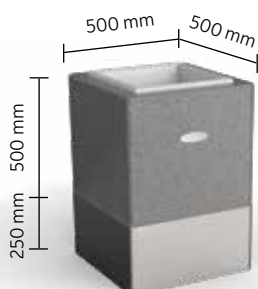

Terrasoft®

Vase Linea VA | 1000.750.500

Simple and elegant in design, sophisticated and functional in the material - these attributes characterise the plant pot Linea Edelstahl and make it a vase with high design standards. The stainless steel base raises the vases by 20 cm, so that plants and arrangements are more the focus of attention. Moreover, the stainless steel foot protects the vase of rubber granulate against splashing water and is very easy to keep clean. Air can circulate under the vase, which provides extra insulation against the cold, especially during the winter months. The insulating effect of the rubber granulate allow plants to survive the winter.

APPLICATION

The Terrasoft vases made of pure rubber granules are set on the stainless steel base. The Design Vase embellishes entrances, paths and gardens alike.

Colours

-13x anthracite
-17x silvergrey

Specifications

Terrasoft® Vase linea 1000 (L x W x H) 500x500x1000 mm | SBR rubber granulate | Item no.: 353500xx1+353100401
Terrasoft® Vase linea 750 (L x W x H) 500x500x750 mm | SBR rubber granulate | Item no.: 353500xx3+353100401
Terrasoft® Vase linea 500 (L x W x H) 500x500x500 mm | SBR rubber granulate | Item no.: 353500xx4+353100401