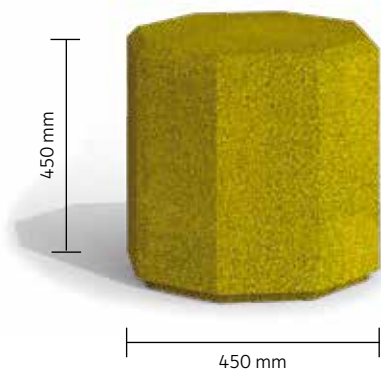

Terrasoft® EPDM Polygon

Absolutely impressive - absolutely flexible! The Terrasoft EPDM polygon is the universal design element for urban and play areas! Its octagonal shape and the six attractive colours it comes in offer numerous design possibilities. With the extremely stable element, areas can be demarcated, and soft and warm seating can also be provided. Depending on the structure, for example in the form of a snake or honeycomb, the Terrasoft polygons can be used as balancing and climbing elements.

ADVANTAGES

- Quick and easy installation
- Low maintenance
- Robust
- Attractive seating
- Play element

APPLICATION

The Terrasoft polygon is used in numerous areas: for example as a boundary element for entrances and paths or as seating, for example on sandpits. Different colours encourage children to play imaginatively.

with Floor anchor
Item no. 2565000109

Polygon embedded in concrete by means of the floor anchors.

INSTALLATION INSTRUCTIONS

Polygon without floor anchors

are placed on the existing surface and glued to it according to the gluing instructions.