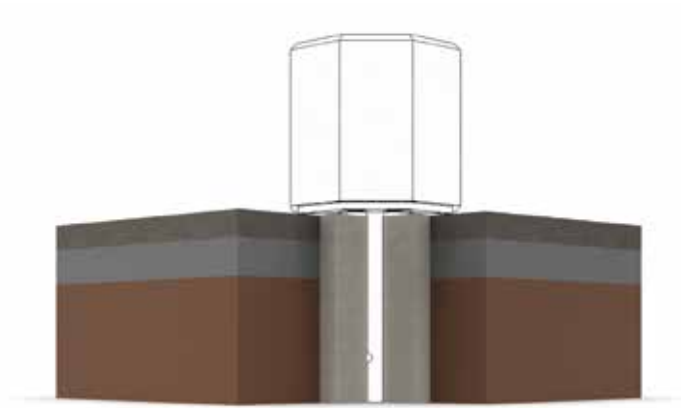

Terrasoft® EPDM Polygon

Absolutely impressive - absolutely flexible! The Terrasoft EPDM polygon is the universal design element for urban and play areas! Its octagonal shape and the six attractive colours it comes in offer numerous design possibilities. With the extremely stable element, areas can be demarcated, and soft and warm seating can also be provided. Depending on the structure, for example in the form of a snake or honeycomb, the Terrasoft polygons can be used as balancing and climbing elements.

ADVANTAGES

- Quick and easy installation
- Low maintenance
- Robust
- Attractive seating
- Play element

APPLICATION

The Terrasoft polygon is used in numerous areas: for example as a boundary element for entrances and paths or as seating, for example on sandpits. Different colours encourage children to play imaginatively.

with Floor anchor
Item no. 2565000109

Polygon embedded in concrete by means of the floor anchors.

INSTALLATION INSTRUCTIONS

Polygon without floor anchors

are placed on the existing surface and glued to it according to the gluing instructions.

Polygon with floor anchors

can be embedded with the ground anchors into the prepared concrete foundations to fix them permanently.

GLUING

Preparation of the subsoil

Before installing, the subsoil must be compressed and fixed. Please pay attention that the adhesion areas are free from oil, grease and other residues e.g. colour, rubber adhesion, etc.