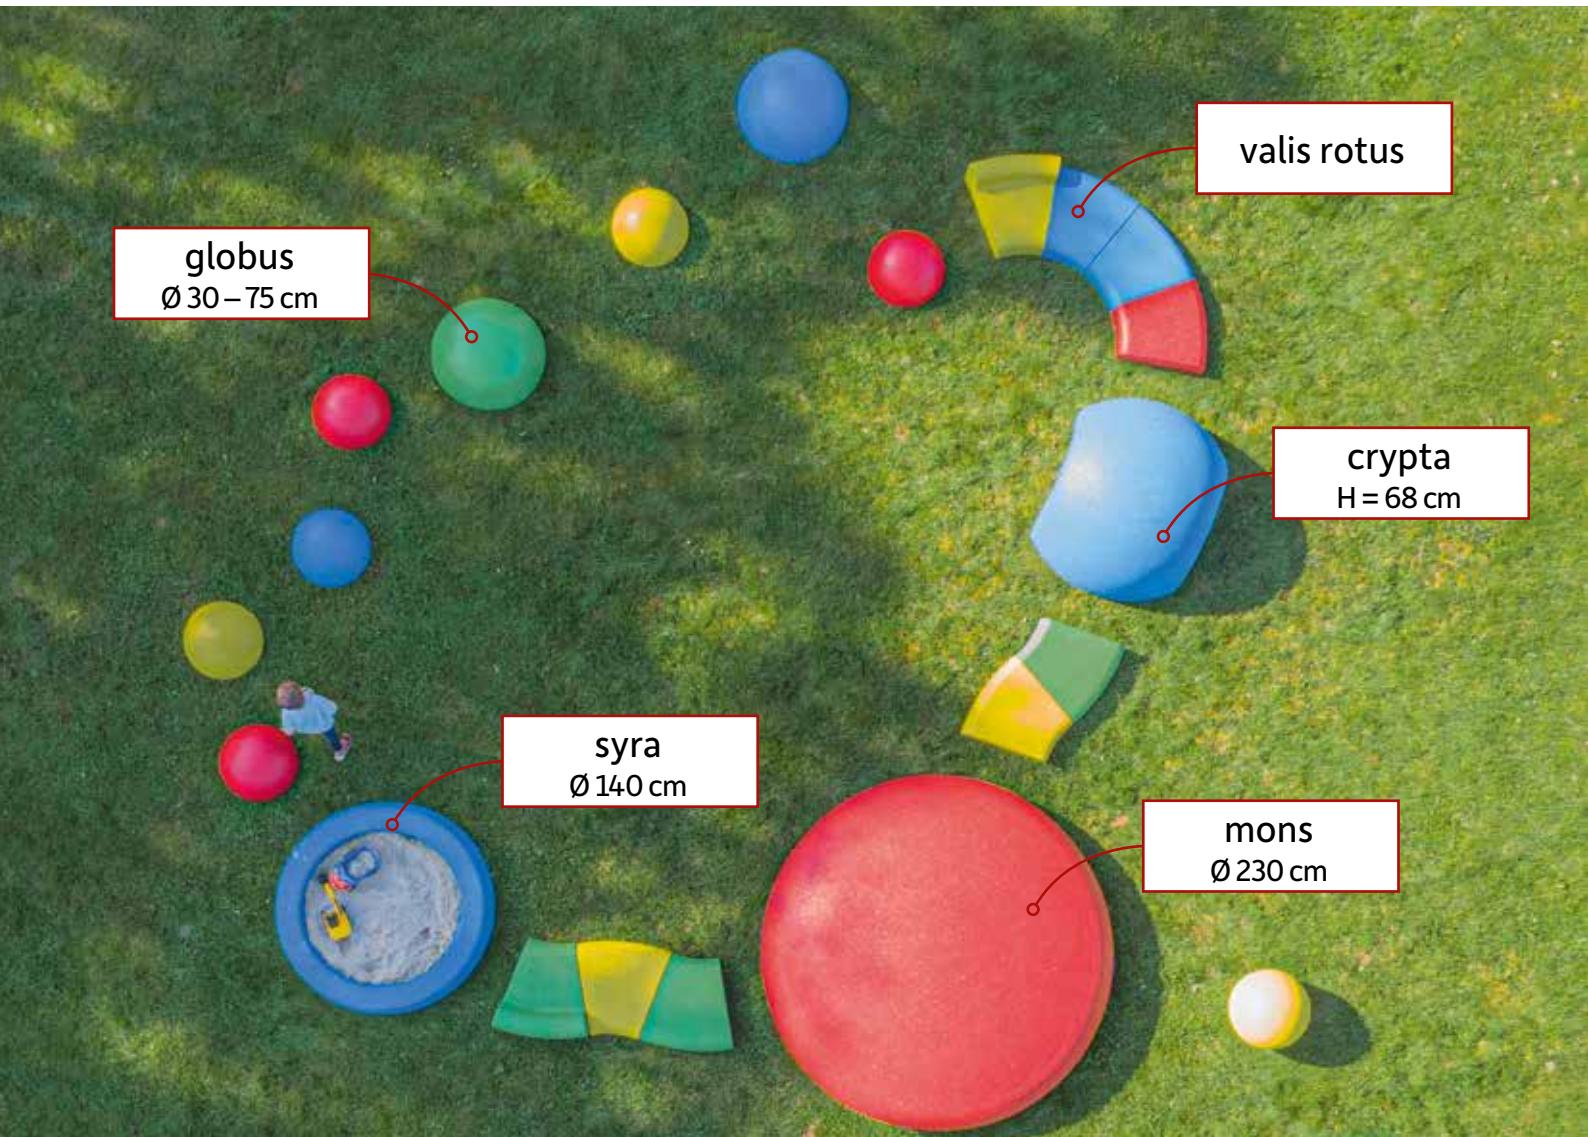

© libes.com/element

TODDLER WORLDS

colourful, safe, sustainable

More fun for the little ones

With the new toddler elements made of rubber granulate, you can design individual playscapes for the little ones. No matter whether it is an underwater world or a colourful flower meadow, there are no limits to the imagination. The material used remains soft and warm in every season. Tunnel, sandpit and mountain invite to creativeplay and climb. Perfect for nurseries and pedestrian zones.

Unique play areas for all ages!

Even on small areas, they offer maximum fun. The Terra-soft toddler elements can be built as a group, so that small impact areas are created. The slip-resistant surface of the elements provides a secure grip for small feet.

- ✓ for children from 1 year on
- ✓ made of EPDM rubber granulate
- ✓ permanently soft and warm
- ✓ 8 elements in 4 colours
- ✓ certified according to DIN EN 1176

Overview

	INFORMATION			COLOURS
	Certified according to DIN EN 1176	User	Age	EPDM
 <p>Terrasoft mountain mons Ø 1350 x 500 mm</p>	✓	3 children	from 1 year on	
 <p>Terrasoft mountain mons Ø 2300 x 720 mm</p>	✓	6 children	from 1 year on	
 <p>Tunnel crypta 1400 x 1000 x 680 mm</p>	✓	3 children	from 1 year on	
 <p>Sandpit syra Ø 1400 x 250 mm</p>	✓	4 children	from 1 year on	
 <p>Seat valis rotus 620 x 620 x 280 mm 620 x 620 x 150 mm</p>	✓	1 child	from 1 year on	
 <p>Seat valis magna 600 x 600 x 280 mm 600 x 600 x 150 mm</p>	✓	1 child	from 1 year on	